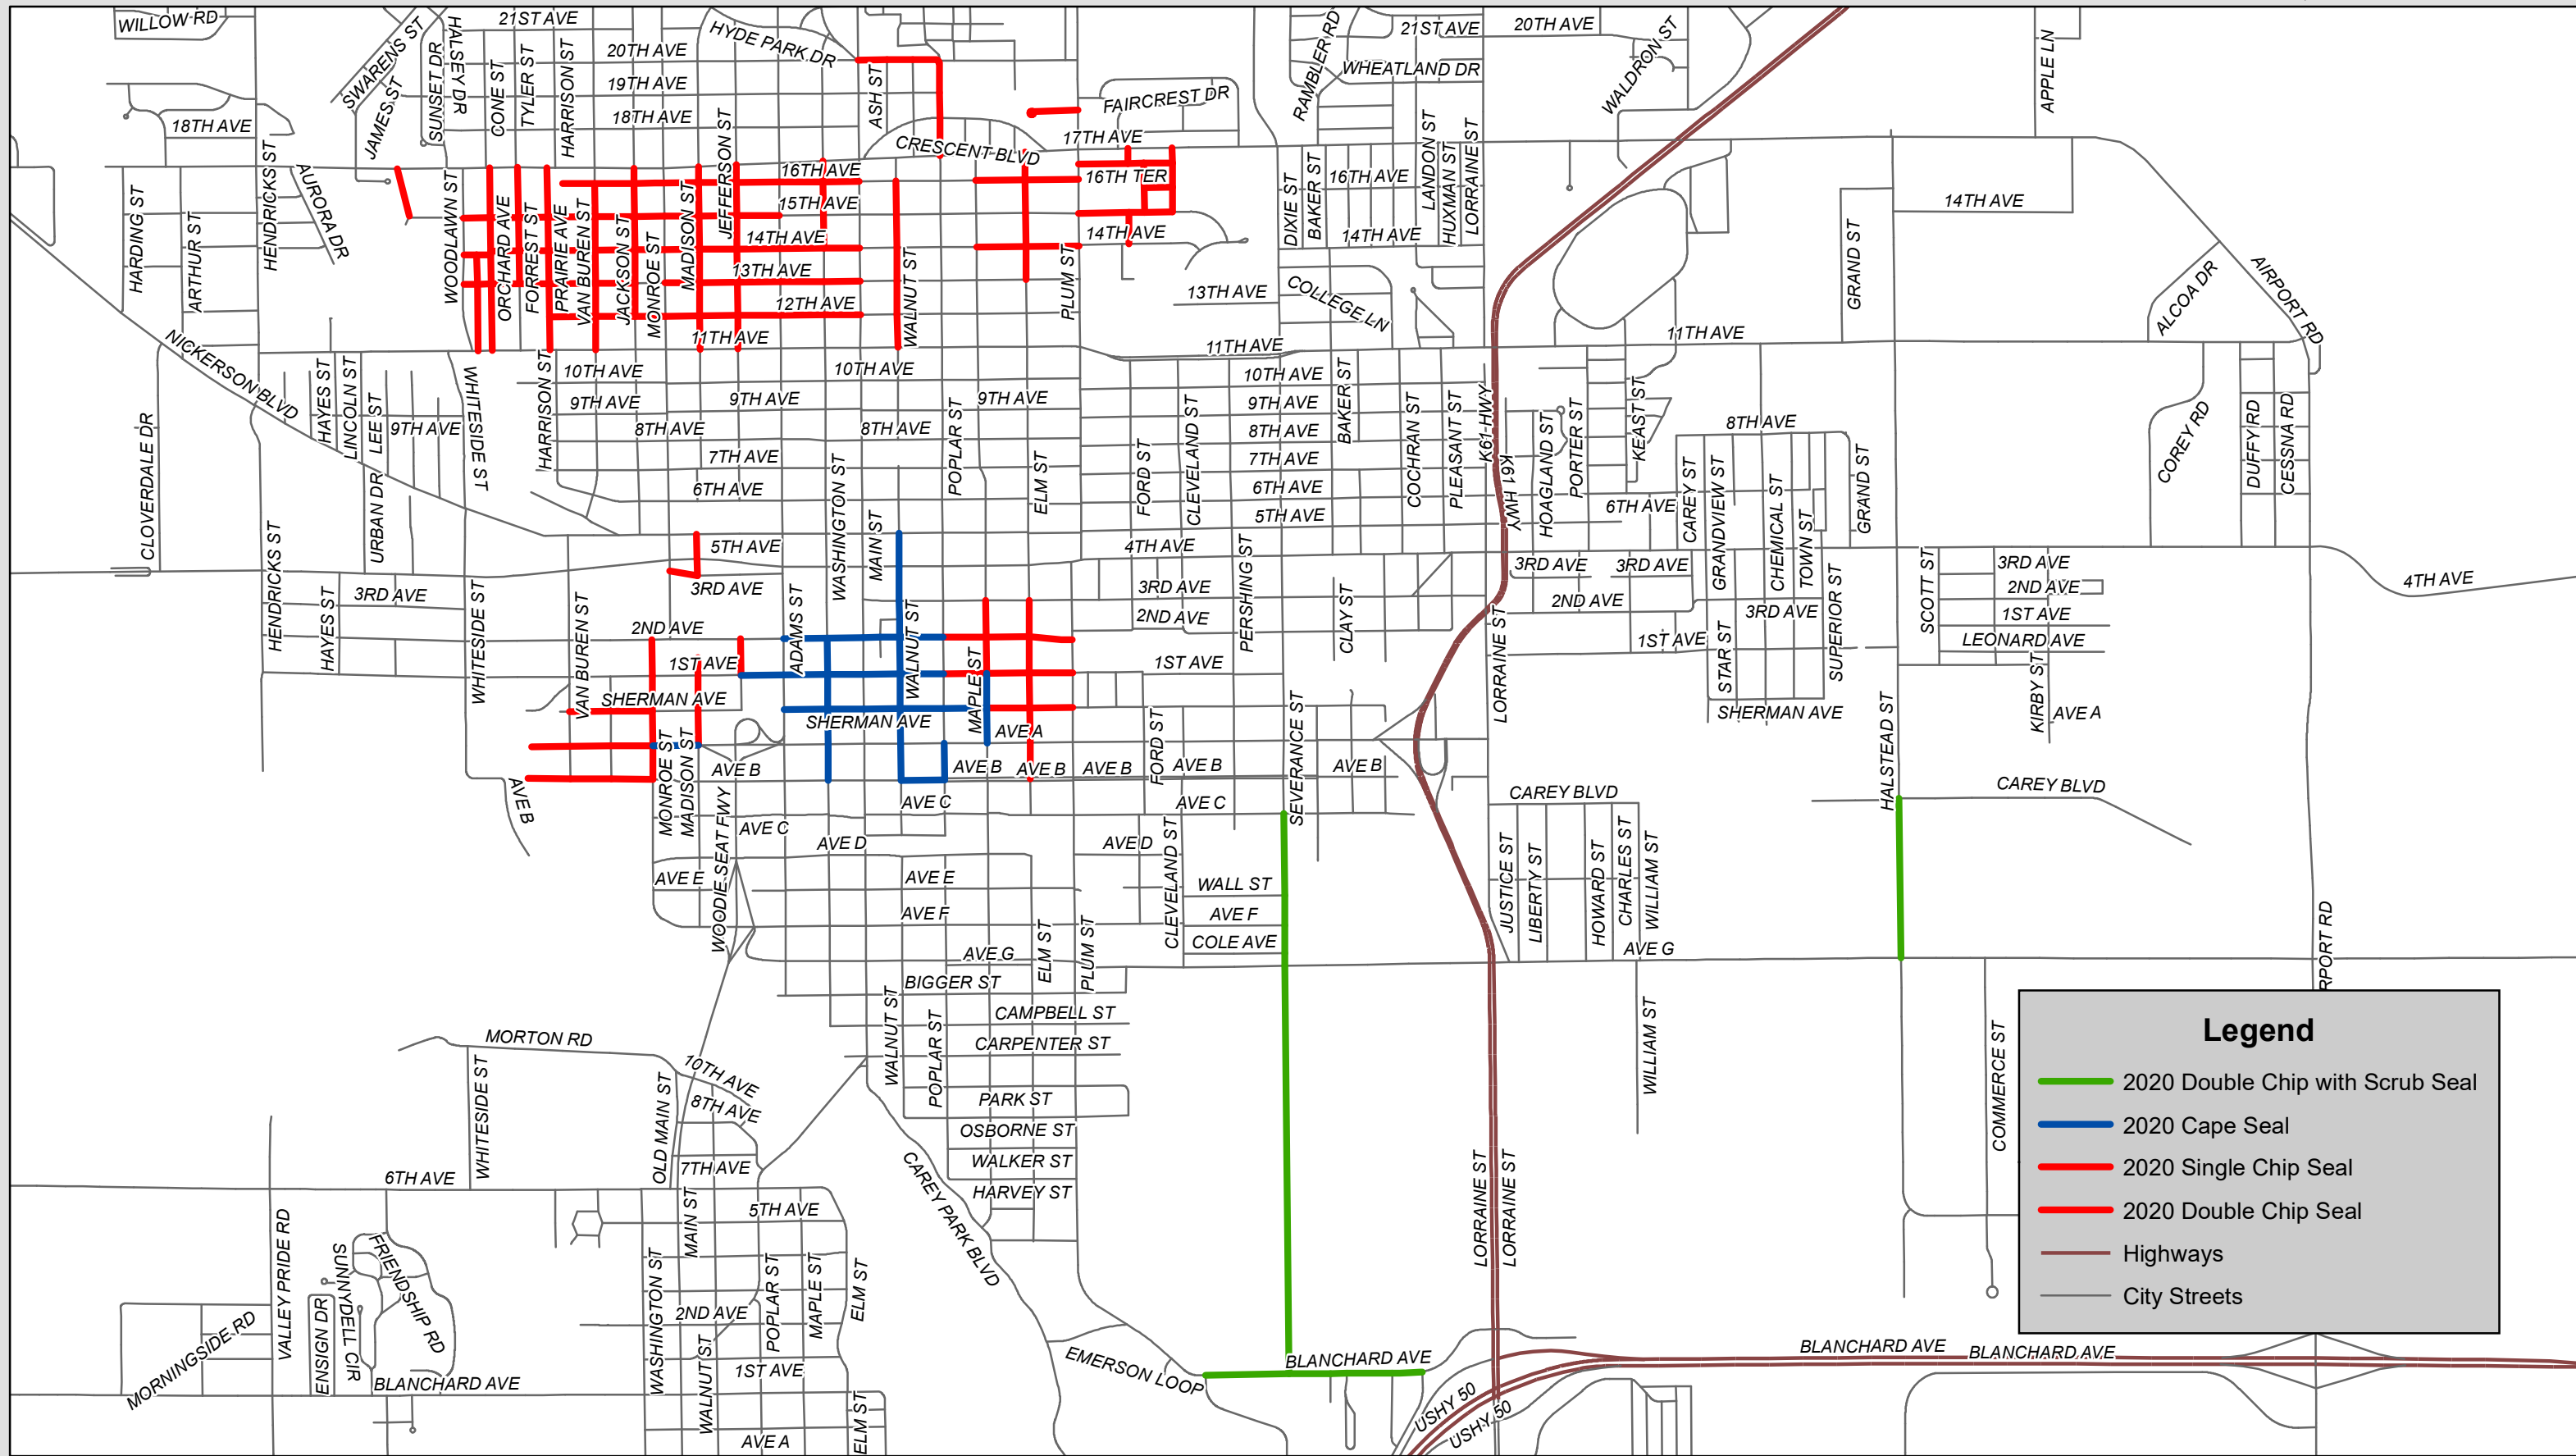

2020 Residential Street Project

Legend

- 2020 Double Chip with Scrub Seal
- 2020 Cape Seal
- 2020 Single Chip Seal
- 2020 Double Chip Seal
- Highways
- City Streets