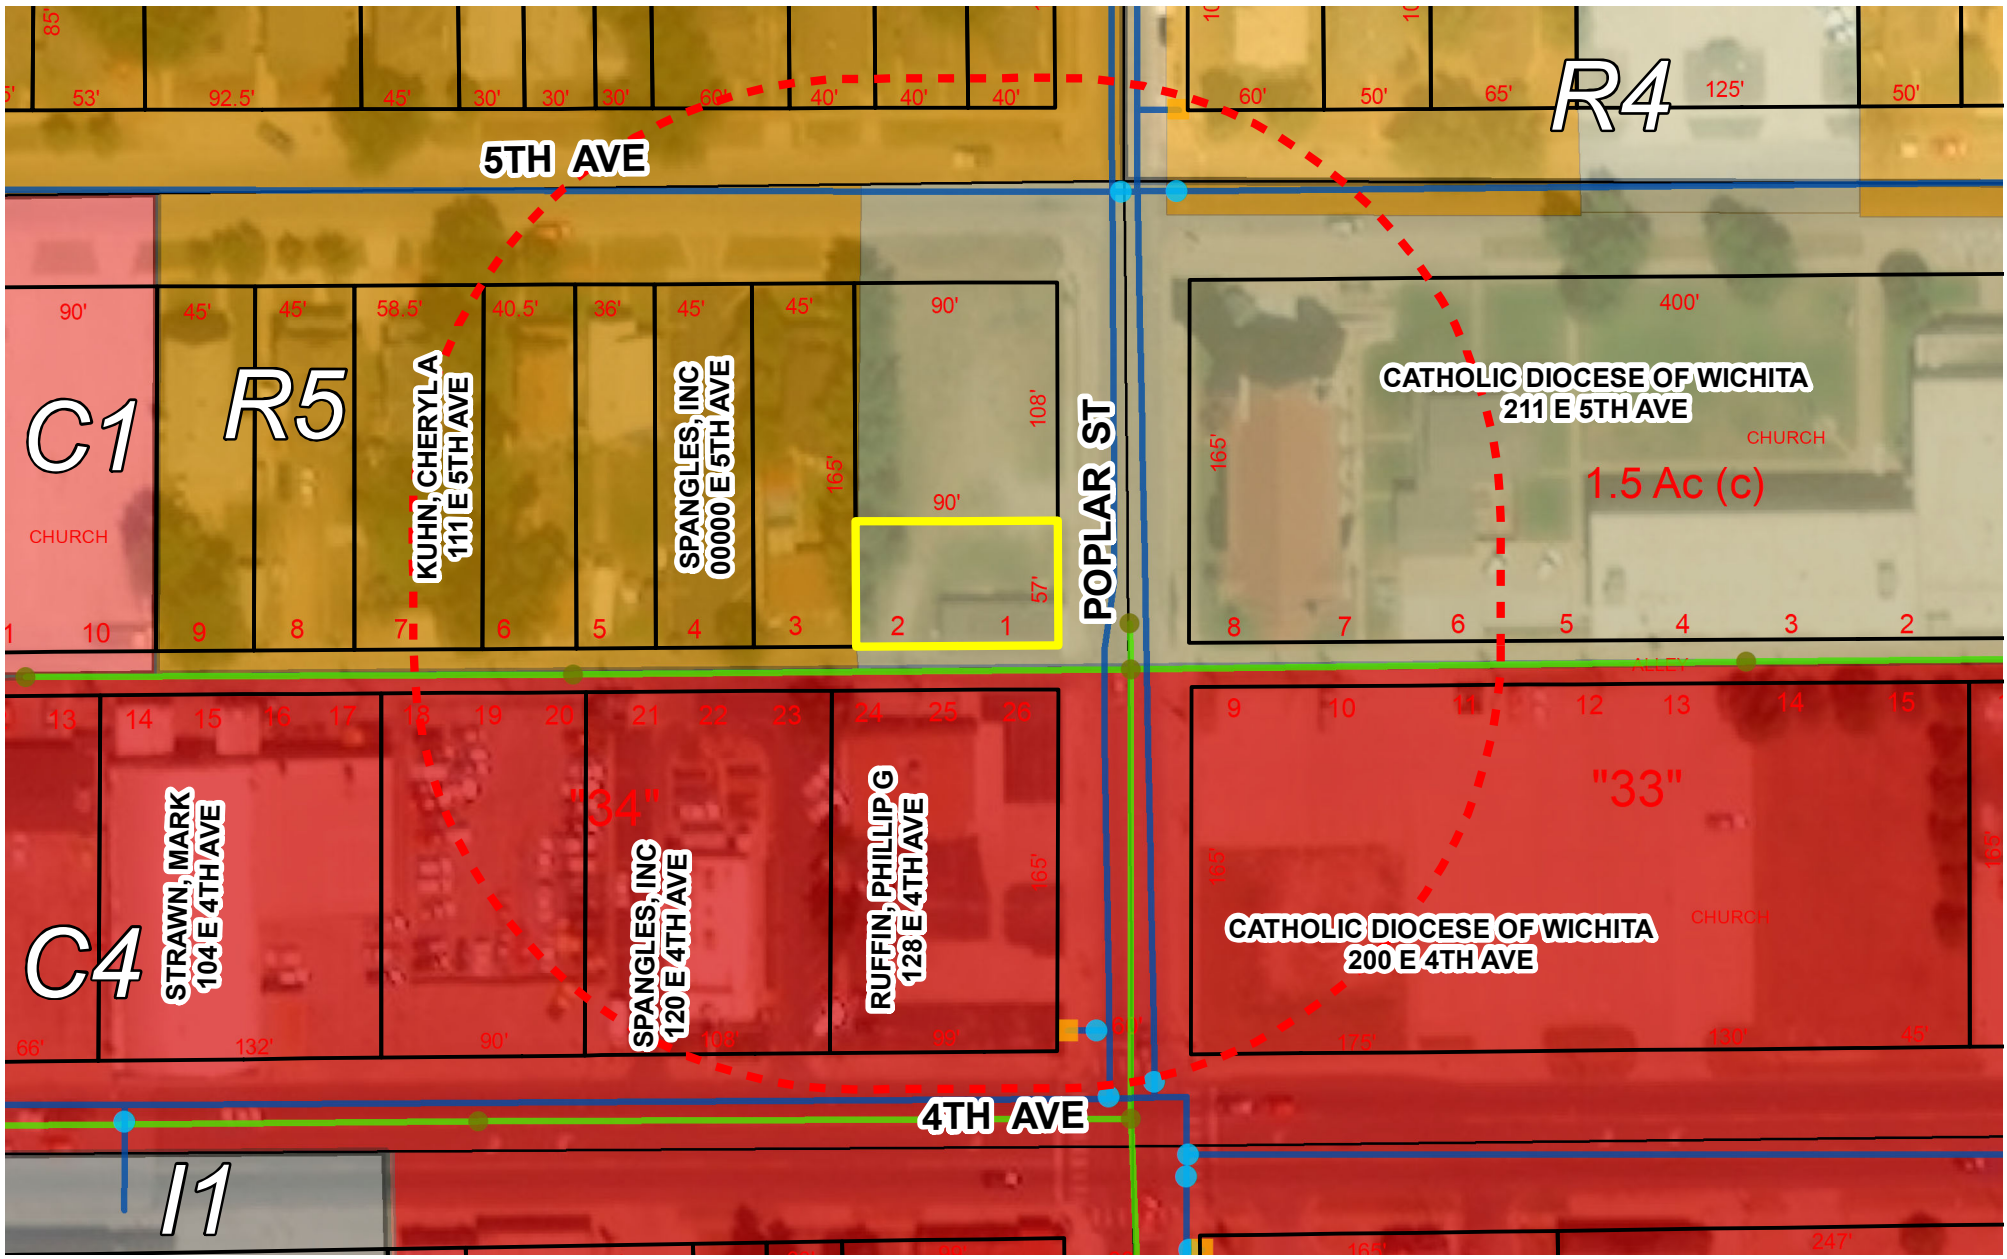

ZONING MAP

ZA20-000004 - 419 N POPLAR ST

Service Layer Credits: Source: Esri, DigitalGlobe, GeoEye, Earthstar Geographics, CNES/Airbus DS, USDA, USGS, AeroGRID, IGN, and the GIS User Community