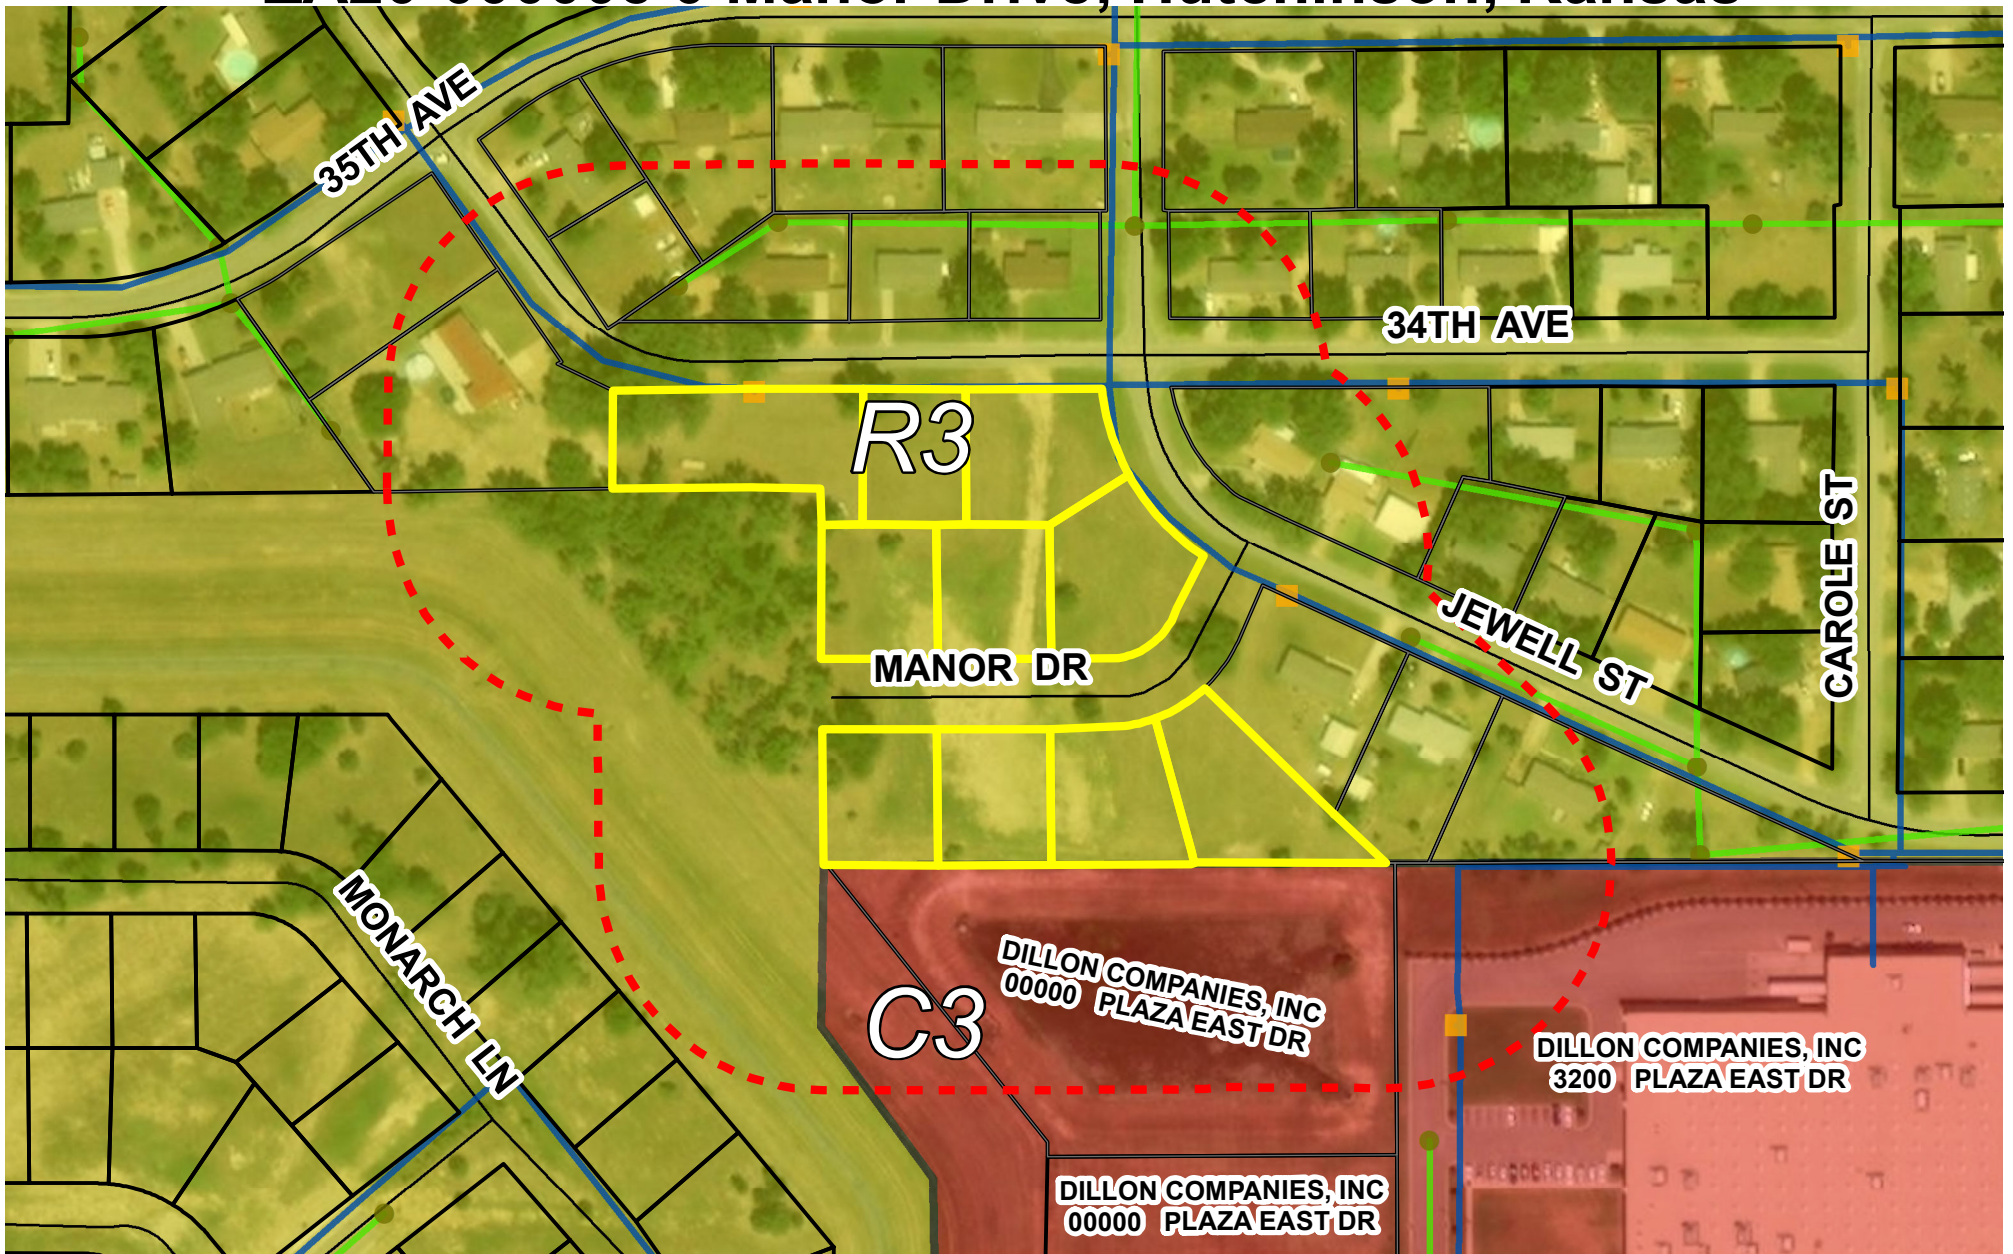

Hutchinson Zoning Map

ZA20-000005 0 Manor Drive, Hutchinson, Kansas

0 115 230 Feet