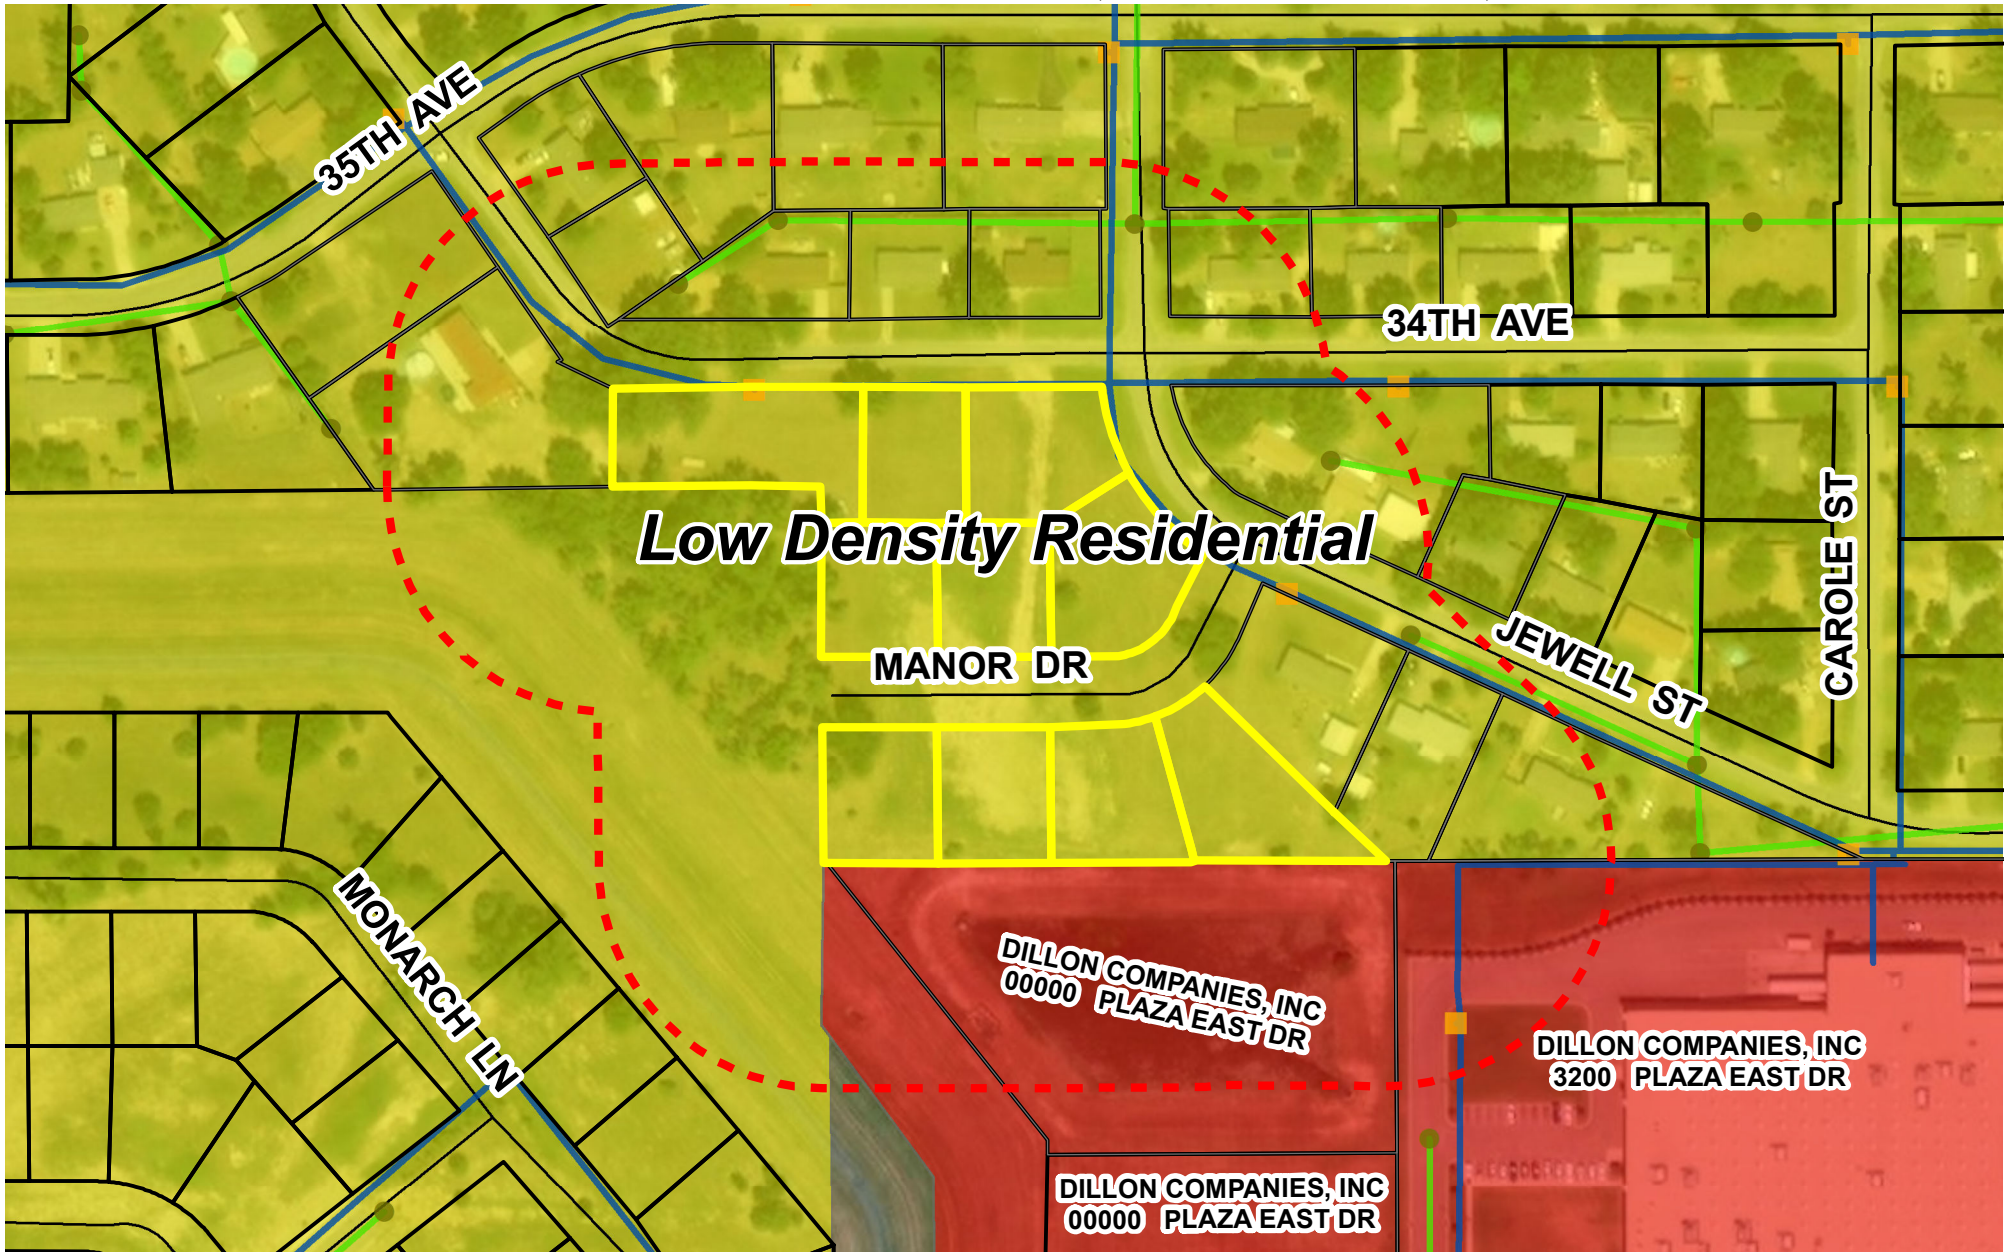

Comprehensive Plan Land Use Map

ZA20-000005 0 Manor Drive, Hutchinson, Kansas

0 115 230 Feet